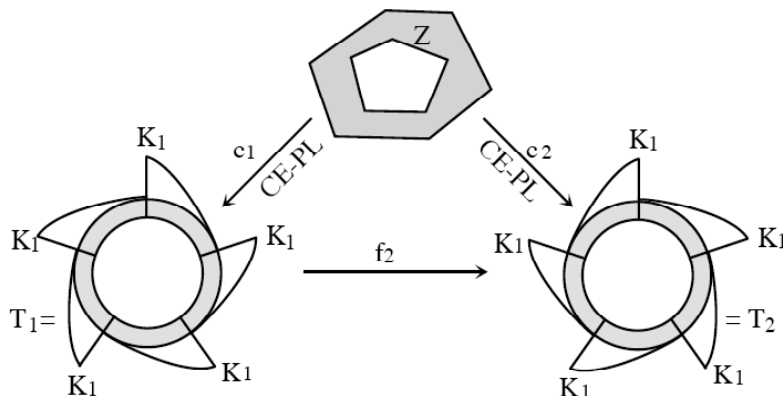

Geometric Topology:

A conference in honor of Steve Ferry

At the University of Chicago
March 22-24, 2009

Featuring talks by:

M. Bestvina	M. Bridson	J. Bryant
S. Cappell	J. Cannon	J. Davis
M. Davis	A. Dranishnikov	T. Farrell
J. Fowler	R. Ghrist	K. Grove
T. Januszkiewicz	W. Lueck	G. Matic
B. Okun	S. Smale	